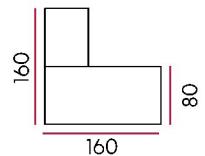

dimensions:

200x80/160
180x80/160
160x80/160
140x80/160
120x80
120x60