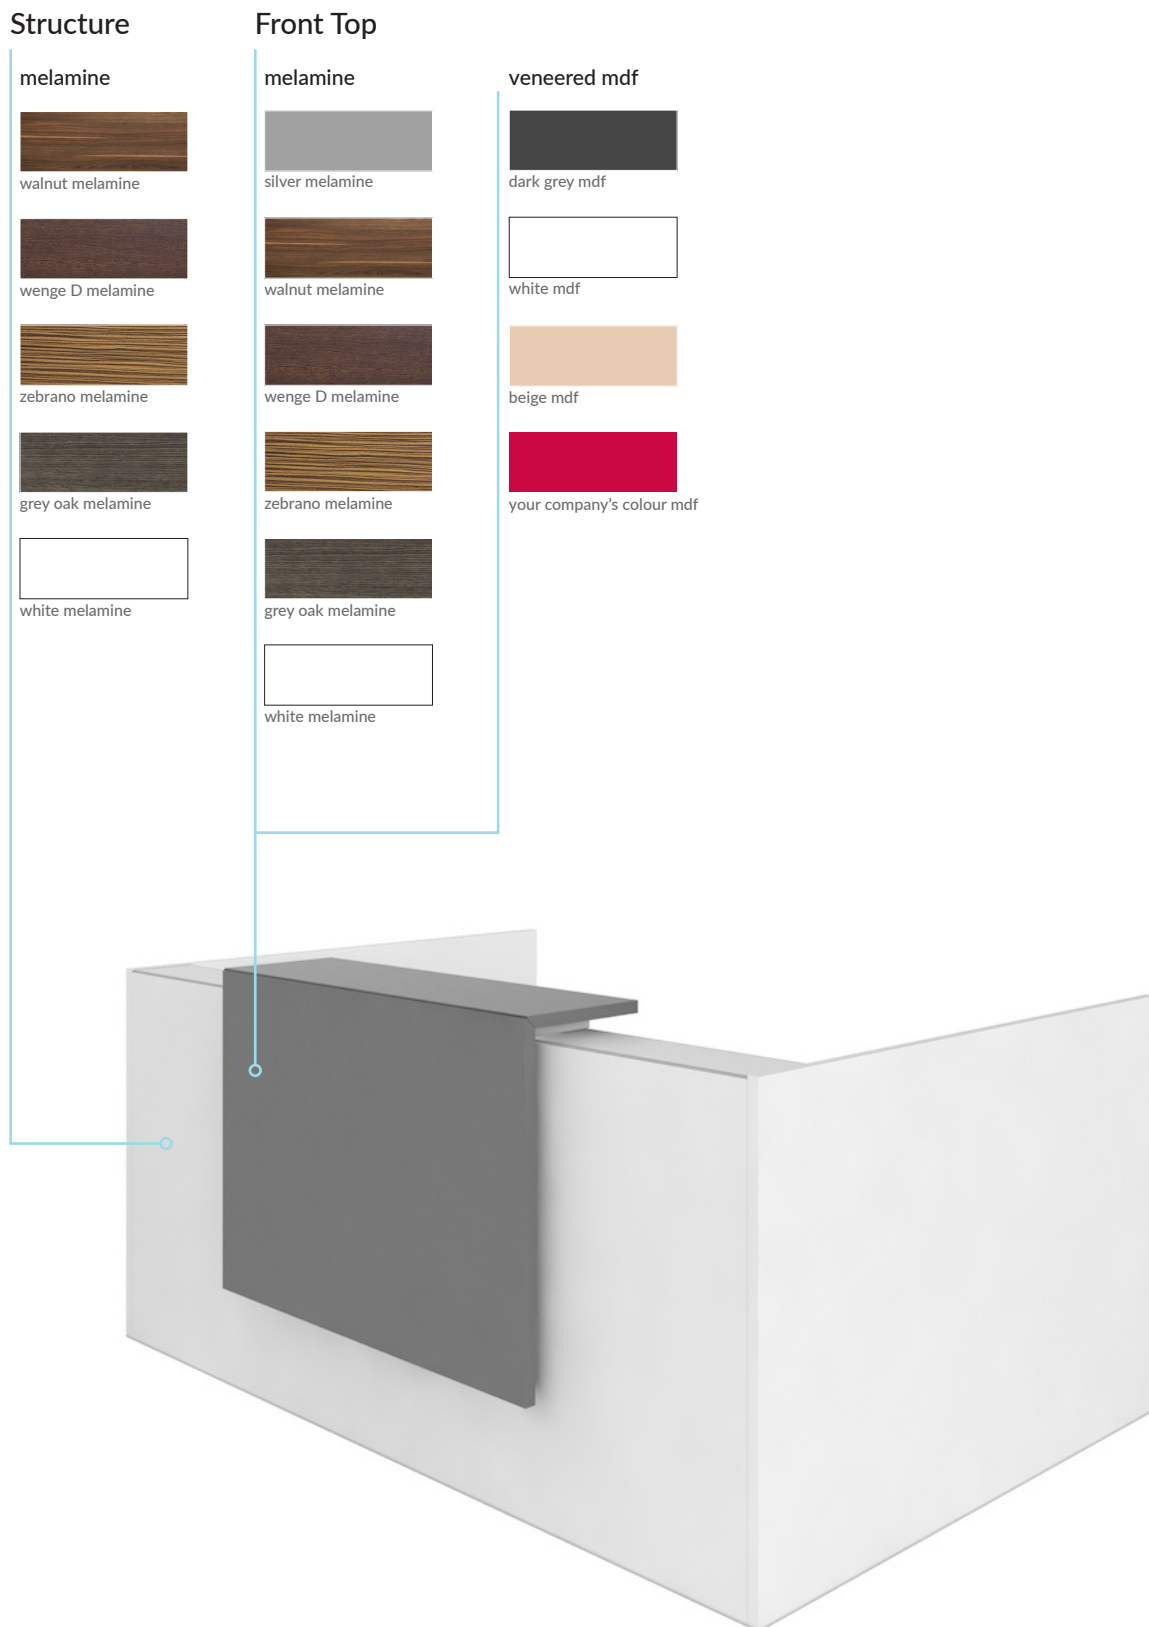

Front Top

melamine

silver melamine

walnut melamine

wenge D melamine

zebrano melamine

grey oak melamine

white melamine

veneered mdf

dark grey mdf

white mdf

beige mdf

your company's colour mdf

MDF Colours

Company's Logo Matching

-*Colours need to be matched at the showroom for a better result.

*the colour system provided is a sample.
For accurate matching and more options please contact the showroom.