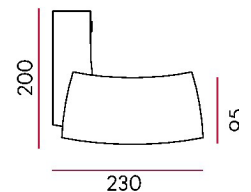

executive office desk | IKAROS

description:

The rather modern and imposing outline of the Ikaros Executive Office is a functional piece with an attitude. Delicate curves that form the rather modern and imposing cut out of this 39mm melamine wood surface, the Ikaros Executive Office is functional piece of furniture with an attitude. The main working area is supported by two wooden legs enhanced by sem-mat aluminium in the front and back side. It is also accompanied by an unconventional shaped extension that follows the same curvy attitude and provides further working area and a set of drawers with a lock. The collection is also available in wood, veneered in different finishes.

The model is recommended from an extended suite, which includes bookcases, conference tables and coffee tables under the collection of Atlas.

dimensions:

230x95/200

variations: