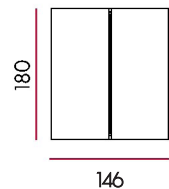

operative office desk | LECO big

description:

Leco Big Operative Office Desk is part of the Leco collection with a minimal design in a square profile aluminum leg in electrostatic silver paint. Its main feature is an under counter cabling system that runs along the working surface ensuring to keep the lightness of the design without compromising its functionality. This version of the collection is ideal for team working station that is mainly paperless. It is composed by two separated working surfaces in 25mm melamine wood and a divider is offered for further privacy. Using mobile drawer sets that fit under the station may create storage space.

The model is recommended from an extended suite, which includes bookcases, conference tables and coffee tables under the collections of Tipo and Egg.

dimensions:

200x146
180x146
160x146
140x146
120x146

variations: