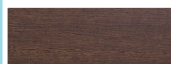

Aris
Coffee Table
-finishes

Legs

melamine

silver melamine

walnut melamine

wenge D melamine

white oak melamine

Top

melamine

walnut melamine

wenge D melamine

white oak melamine