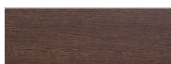

Aris
Coffee Table
-finishes

Legs

melamine

silver melamine

walnut melamine

wenge D melamine

white oak melamine

Top

melamine

walnut melamine

wenge D melamine

white oak melamine